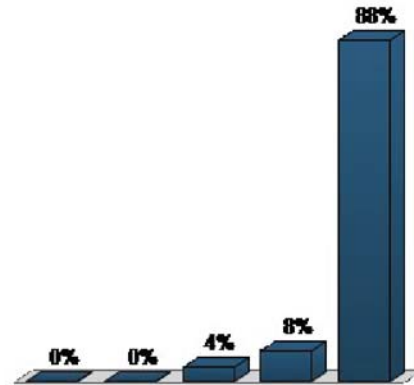

Session Name: New Session 9-14-2015 7-11 PM (1)

Date Created: 9/14/2015 5:49:17 PM **Active Participants:** 28 of 28

Average Score: 0.00% **Questions:** 8

Results by Question

1. How long have you lived in the area? (Multiple Choice)

	Responses	
	Percent	Count
< 1 year	0%	0
1-2 years	0%	0
3-6 years	3.85%	1
7-10 years	7.69%	2
>10 years	88.46%	23
Totals	100%	26

2. If you have a question or concern about either Stones Ranch or Camp Niantic, do you know who to call? (Multiple Choice)

	Responses	
	Percent	Count
Yes	23.08%	6
No	57.69%	15
I have never needed to call	19.23%	5
Totals	100%	26

**3. Which land use type is the biggest concern relative to incompatibility with military?
(Multiple Choice)**