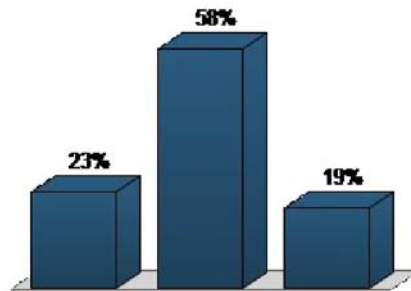

Session Name: New Session 9-14-2015 7-11 PM (1)

Date Created: 9/14/2015 5:49:17 PM **Active Participants:** 28 of 28

Average Score: 0.00% **Questions:** 8

Results by Question

1. How long have you lived in the area? (Multiple Choice)

	Responses	
	Percent	Count
< 1 year	0%	0
1-2 years	0%	0
3-6 years	3.85%	1
7-10 years	7.69%	2
>10 years	88.46%	23
Totals	100%	26

2. If you have a question or concern about either Stones Ranch or Camp Niantic, do you know who to call? (Multiple Choice)

	Responses	
	Percent	Count
Yes	23.08%	6
No	57.69%	15
I have never needed to call	19.23%	5
Totals	100%	26

**3. Which land use type is the biggest concern relative to incompatibility with military?
(Multiple Choice)**