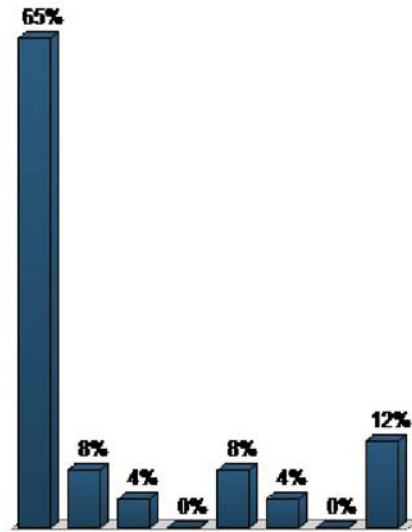

**3. Which land use type is the biggest concern relative to incompatibility with military?
(Multiple Choice)**

Responses		
	Percent	Count
Residential	65.38%	17
Commercial	7.69%	2
Industrial	3.85%	1
Agriculture	0%	0
Habitat Areas	7.69%	2
Other	3.85%	1
None of the Above	0%	0
All of Above	11.54%	3
Totals	100%	26